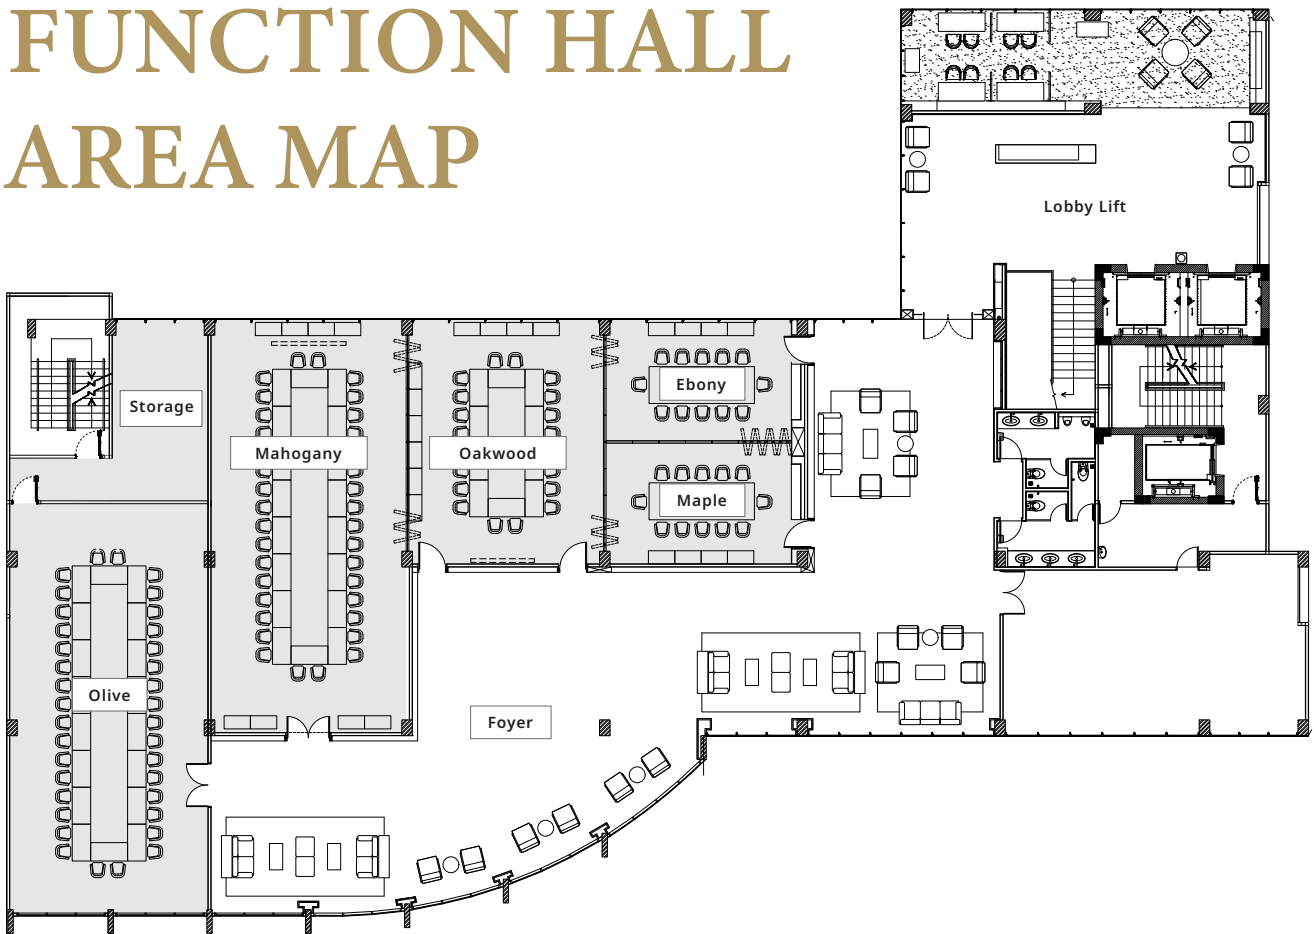

FUNCTION HALL AREA MAP

ROOM CAPACITY (PAX)

Meeting Room	Round Table	Class Room	U-Shape	Theatre	Standing
Olive	30	35	35	50	50
Mahogany	70	60	60	80	90
Grand Oakwood	80	90	60	100	110
Grand Oakwood + Mahogany	120	115	90	145	155
Oakwood	30	30	35	50	60
Ebony	15	20	15	30	40
Maple	15	20	15	30	40
Ebony & Maple	30	35	35	50	60
All Function	200	0	0	200	400