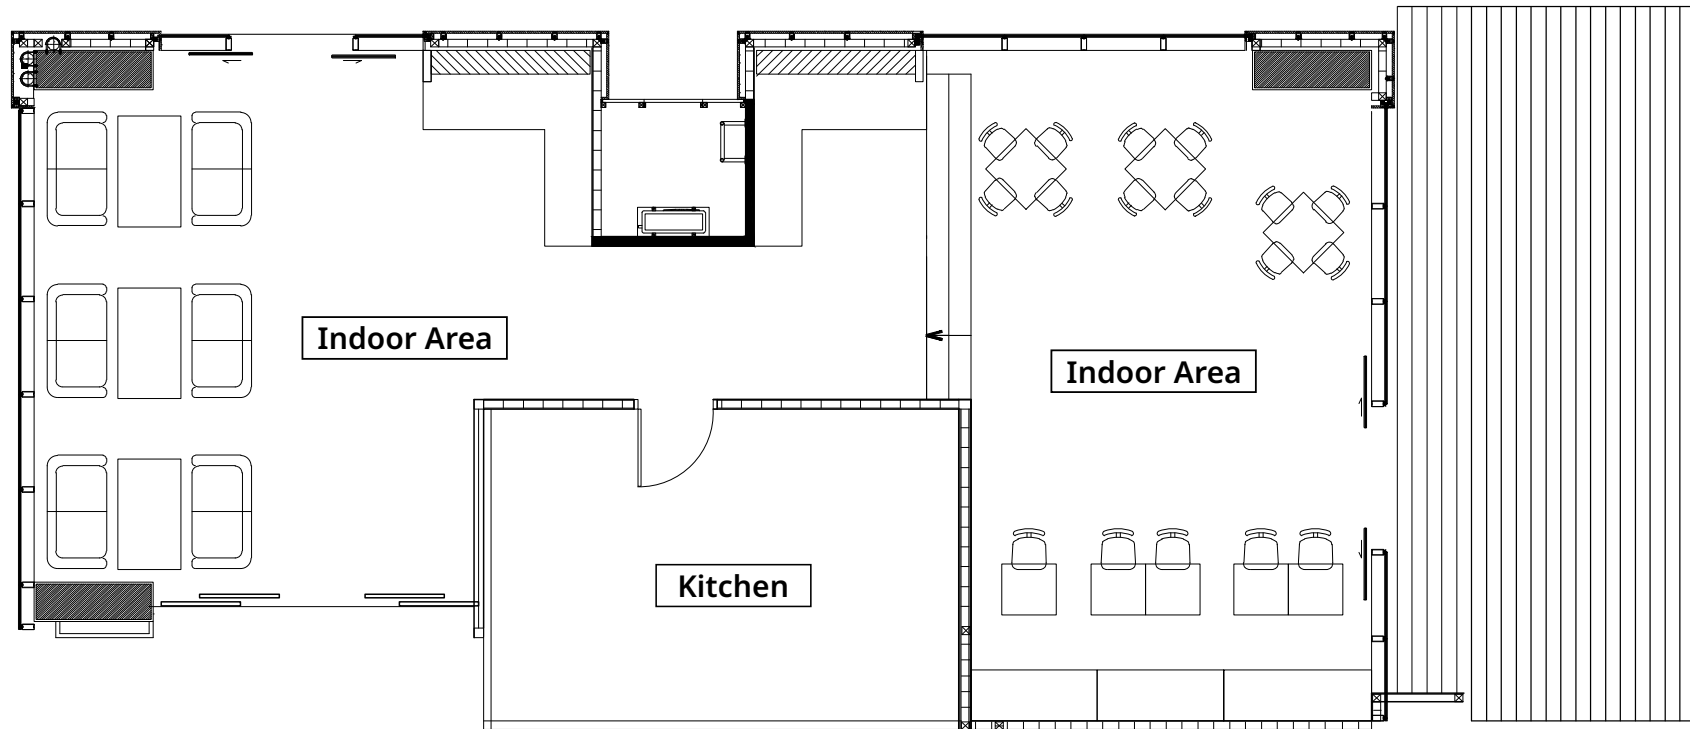

WYL'S KITCHEN PURI VENUE MAP

at Veranda Serviced Residence Puri

Room Capacity (pax)	
Indoor	up to 40 pax